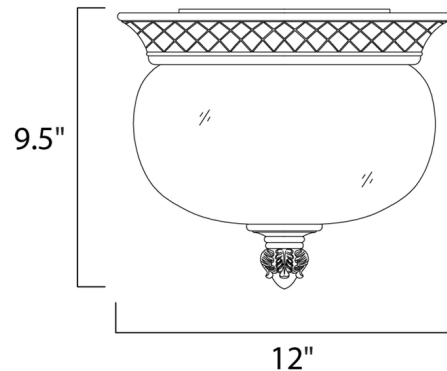

Shown in oriental bronze / water glass

CLICK TO VIEW PRODUCT

Notes: