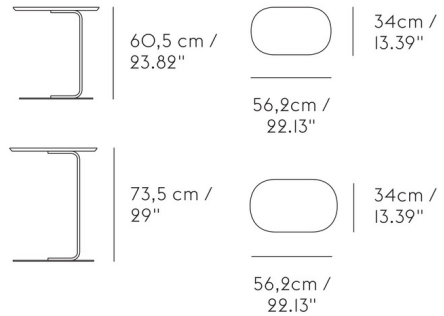

## Relate Side Table

By Muuto

### Specifications

COLOR	N/A
BODY FINISH	Solid Oak + Off-White
WATTAGE	N/A
DIMMER	N/A
DIMENSIONS	13.39"W x 29"H x 22.1"D
BULB	N/A
COUNTRY OF ORIGIN	Denmark

CLICK TO VIEW PRODUCT

Notes: