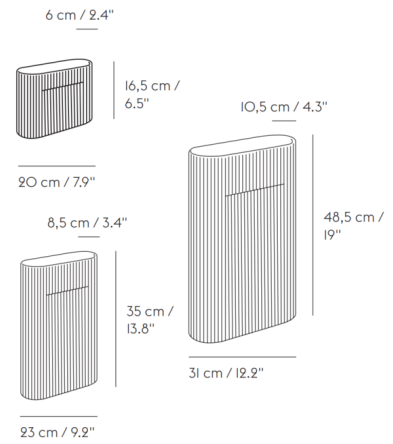

Description

The Ridge Vase offers a new way to display flowers, and can function as a sculptural piece of art when not in use. The design also features a refined dent in the center to help the flowers stand upright. The Beige and Off White options are crafted from earthenware, while the Terracotta option is made from terracotta.

Shown in off white / off white

Specifications

COLOR	Off White
BODY FINISH	Off White
WATTAGE	N/A
DIMMER	N/A
DIMENSIONS	9.2"W x 13.8"H x 3.4"D
BULB	N/A
COUNTRY OF ORIGIN	Portugal

CLICK TO VIEW PRODUCT

Notes: