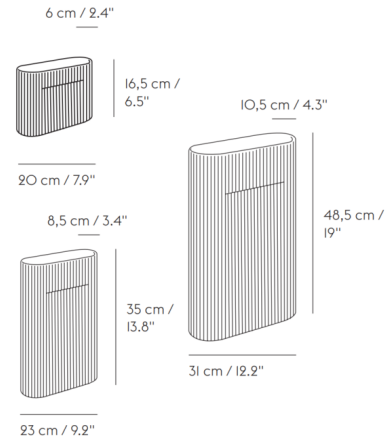

### Description

The Ridge Vase offers a new way to display flowers, and can function as a sculptural piece of art when not in use. The design also features a refined dent in the center to help the flowers stand upright. The Beige and Off White options are crafted from earthenware, while the Terracotta option is made from terracotta.

### Specifications

COLOR	Off White
BODY FINISH	Off White
WATTAGE	N/A
DIMMER	N/A
DIMENSIONS	9.2"W x 13.8"H x 3.4"D
BULB	N/A
COUNTRY OF ORIGIN	Portugal

CLICK TO VIEW PRODUCT

Notes: