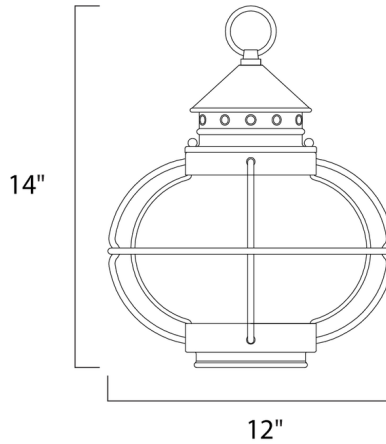

CLICK TO VIEW PRODUCT

Notes: