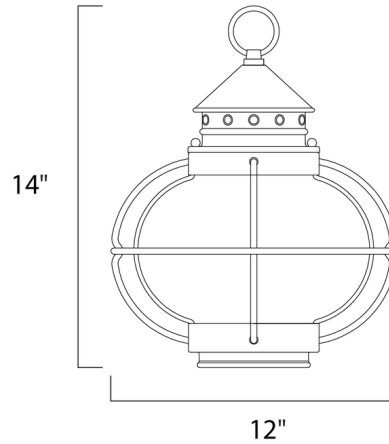

CLICK TO VIEW PRODUCT

Notes: