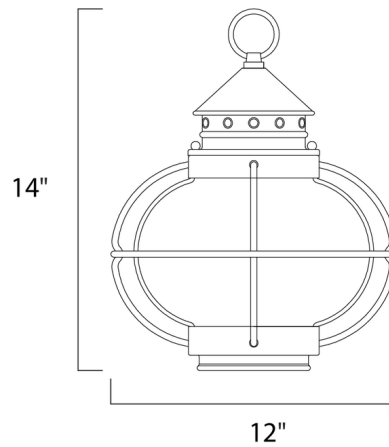

CLICK TO VIEW PRODUCT

Notes: