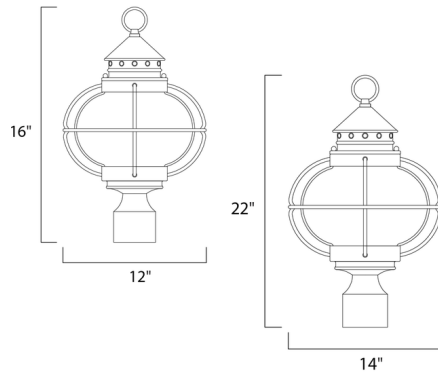

Description

Portsmouth Outdoor Post Light has a traditional, early American style, perfect for any exterior.
Note: Post sold separately.

Specifications

COLOR	Seedy Glass
BODY FINISH	Oil Rubbed Bronze
WATTAGE	15W
DIMMER	Standard 120V
DIMENSIONS	14"W x 22"H
BULB NOT INCLUDED	3 x B11/Candelabra (E12)/5W/120V LED
OTHER BULB OPTIONS	3 x B10/Candelabra (E12)/120V LED 3 x B10/Candelabra (E12)/60W/120V Incandescent

Technical Information

LAMP COLOR	2700K
LUMENS/WATT	403.20
LUMINOUS FLUX	2016 lumens

Shown in oil rubbed bronze / seedy glass

CLICK TO VIEW PRODUCT

Notes: