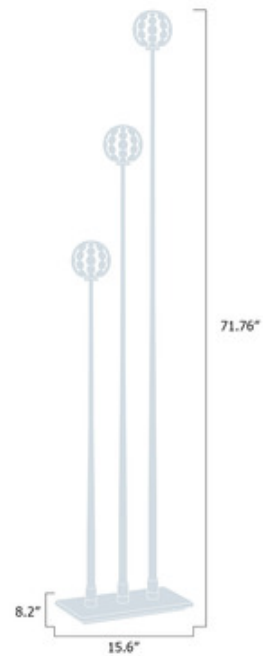

COMPANY	PROJECT	FIXTURE TYPE	APPROVED BY	DATE