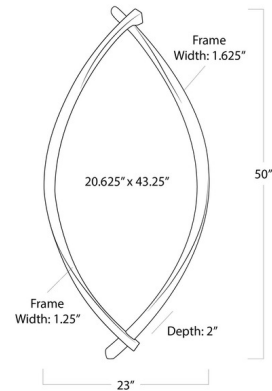

### Specifications

COLOR	Mirror
BODY FINISH	Gold
WATTAGE	N/A
DIMMER	N/A
DIMENSIONS	23"W x 50"H x 2"D
BULB	N/A
COUNTRY OF ORIGIN	China

CLICK TO VIEW PRODUCT

Notes: