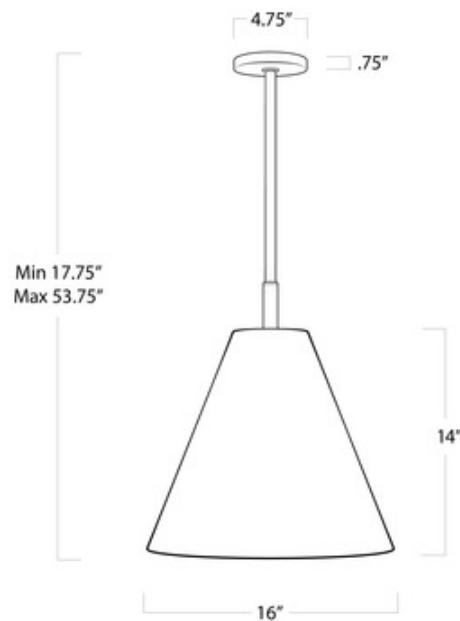

BRAND

Regina Andrew

DESCRIPTION

The Bluff Outdoor Pendant brings a clean minimalist look to your exterior space. The wide cone shaped shade emits a wide warm light onto your area.

Shown in: Black

SHADE COLOR	N/A
BODY FINISH	Black
WATTAGE	40W
DIMMER	Standard 120V
DIMENSIONS	16"W x 17.75"H
BULB NOT INCLUDED	
LAMP	1 x A19/Medium (E26)/40W/120V Incandescent

Technical Information

PRODUCT DIMENSIONS Adjustable Min/Max Overall Height: 17.75" - 53.75"

SPEC #

RGNI066822

COMPANY

PROJECT

FIXTURE TYPE

APPROVED BY