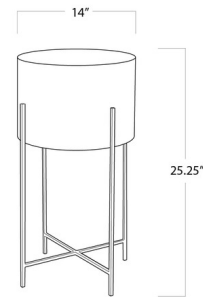

## Bone Table

By Regina Andrew

### Description

The Bone Table brings old world charm with a modern update style to your interior space. The Bone Tile drum shaped top adds a sophistication to your room.

Shown in antique brass / bone tile

### Specifications

COLOR	Bone Tile
BODY FINISH	Antique Brass
WATTAGE	N/A
DIMMER	N/A
DIMENSIONS	14"W x 25.25"H x 14"D
BULB	N/A
COUNTRY OF ORIGIN	India

CLICK TO VIEW PRODUCT

Notes: