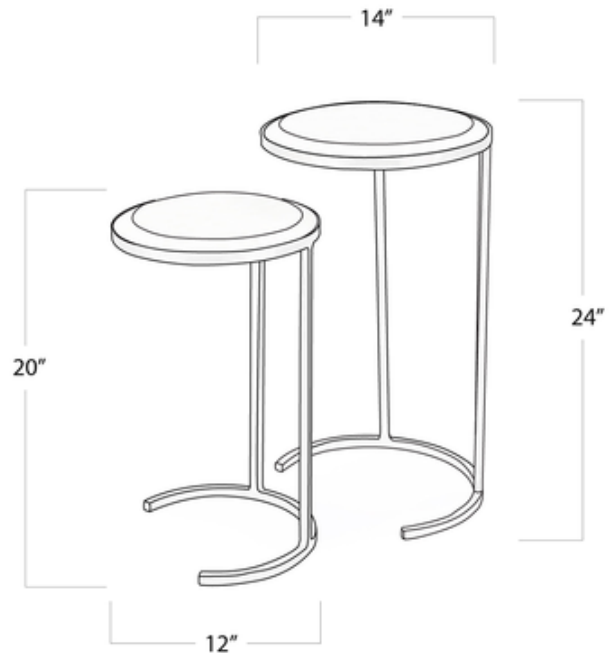

BRAND

Regina Andrew

DESCRIPTION

The Bone Veneer Nesting Table brings old world charm with an updated modern style to your interior space with a pair of petite side tables. The bone tile mosaic tops and rough hammered metal frames add a rustic texture to the table's sleek silhouettes. When not in use, the smaller table can rest beneath the larger table for easy storage. Includes one small and one large table.

COLOR	Bone Tile
BODY FINISH	Brass
WATTAGE	N/A
DIMMER	N/A
DIMENSIONS	14"W x 24"H x 14"D
LAMP	N/A

SPEC # RGN1066826

COMPANY	PROJECT	FIXTURE TYPE	APPROVED BY	DATE