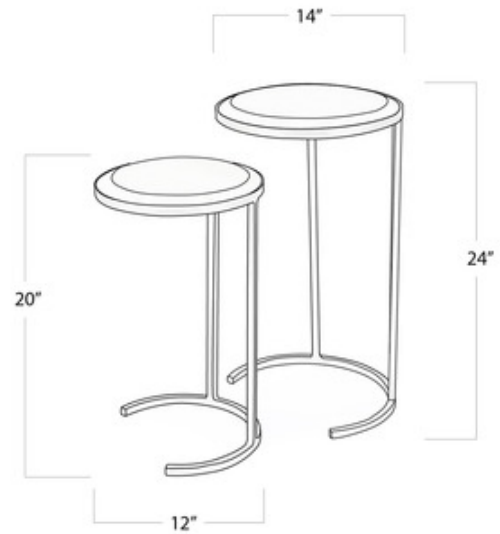

**BRAND**

Regina Andrew

**DESCRIPTION**

The Bone Veneer Nesting Table brings old world charm with a modern update style to your interior space. The Bone Tile mosaic tops add a sophistication to your room.

*Shown in: Brass / Bone Tile*

<b>COLOR</b>	Bone Tile
<b>BODY FINISH</b>	Brass
<b>WATTAGE</b>	N/A
<b>DIMMER</b>	N/A
<b>DIMENSIONS</b>	14"W x 24"H x 14"D
<b>LAMP</b>	N/A

**ITEM NUMBER** RGN1066826

COMPANY

PROJECT