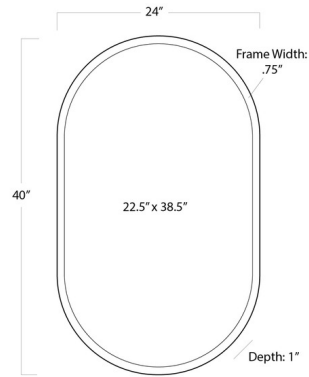

By Regina Andrew

Description

The Canal Mirror brings a clean refined look to your interior space. The simple arches are perfect for any space.

Shown in natural brass / mirror

Specifications

COLOR	Mirror
BODY FINISH	Natural Brass
WATTAGE	N/A
DIMMER	N/A
DIMENSIONS	24"W x 40"H x 1"D
BULB	N/A
COUNTRY OF ORIGIN	China