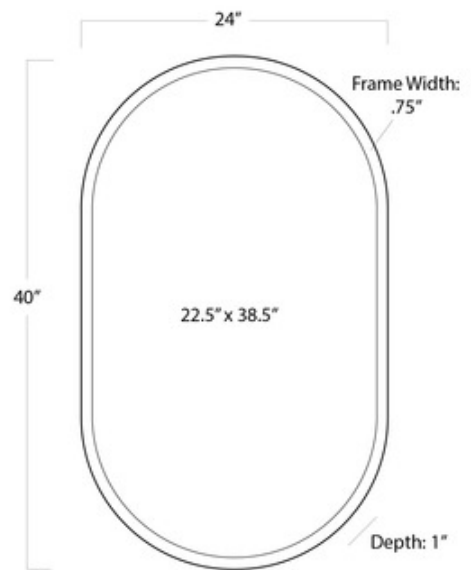

COMPANY

PROJECT

FIXTURE TYPE

APPROVED BY

DATE