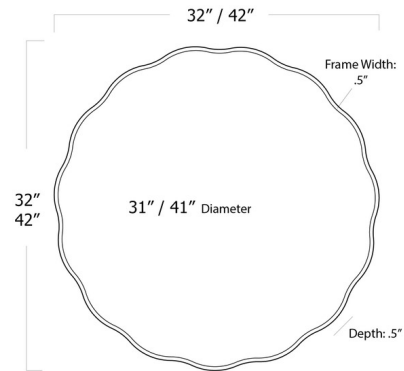

By Regina Andrew

Description

The Candice Mirror adds a glamorous look to your interior space. The scalloped frame brings a playful fun to your space.

Shown in gold leaf / mirror

Specifications

COLOR	Mirror
BODY FINISH	Gold Leaf
WATTAGE	N/A
DIMMER	N/A
DIMENSIONS	32"W x 32"H x 0.5"D
BULB	N/A
COUNTRY OF ORIGIN	China