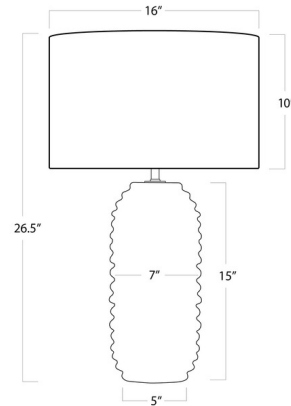

By Regina Andrew

Description

The Carmel Wood Table Lamp brings a rustic look to your interior space. The ribbed body is whitewashed and distressed to look like it's been aged by the sea and sun. Topped with a round linen shade. Three way switch is located on the lamp socket.

Shown in white / white

Specifications

COLOR	White
BODY FINISH	White
WATTAGE	150W
DIMMER	Included
DIMENSIONS	16"W x 26.5"H
BULB NOT INCLUDED	1 x A19/Medium (E26)/150W/120V Incandescent
OTHER BULB OPTIONS	1 x A19 3-Way/Medium (E26)/120V LED
COUNTRY OF ORIGIN	China