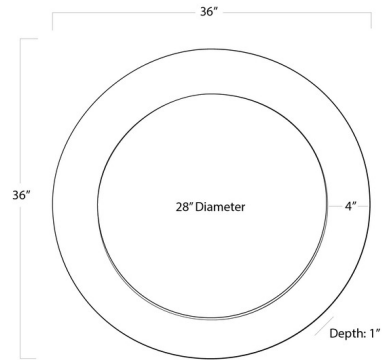

By Regina Andrew

Description

The Chantal Mirror brings a clean elegance to any room in your home with it's beautiful Mother of Pearl frame.

Shown in mother of pearl / mirror

Specifications

COLOR	Mirror
BODY FINISH	Mother of Pearl
WATTAGE	N/A
DIMMER	N/A
DIMENSIONS	36"W x 36"H x 1"D
BULB	N/A
COUNTRY OF ORIGIN	India