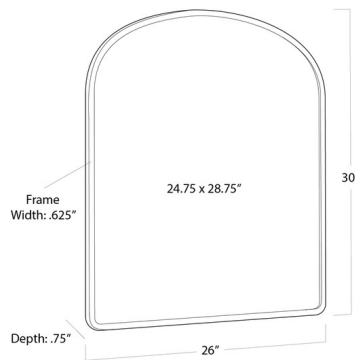

### Specifications

|                   |                      |
|-------------------|----------------------|
| COLOR             | Mirror               |
| BODY FINISH       | Blackened Steel      |
| WATTAGE           | N/A                  |
| DIMMER            | N/A                  |
| DIMENSIONS        | 26"W x 30"H x 0.75"D |
| BULB              | N/A                  |
| COUNTRY OF ORIGIN | China                |