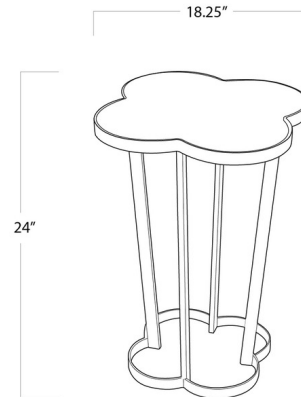

Lightology

lightology.com
866-954-4489
04-25-26

Project: _____

Company: _____

Location: _____ Fixture Type: _____

SPEC #: **RGN1066842**

Approved On: _____ Approved By: _____

Clover Table

By Regina Andrew

Description

The Clover Table brings a modern charm to your space with its creamy White Marble top and tapered body in the shape of a lucky clover leaf.

Shown in natural brass / white

Specifications

COLOR	White
BODY FINISH	Natural Brass
WATTAGE	N/A
DIMMER	N/A
DIMENSIONS	18.25\"W x 24\"H x 18.25\"D
BULB	N/A
COUNTRY OF ORIGIN	India

CLICK TO VIEW PRODUCT

Notes: