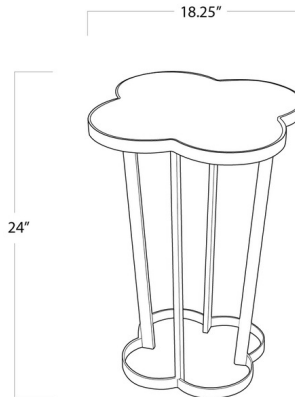

## Clover Table

By Regina Andrew

### Description

The Clover Table brings a modern charm to your space with its creamy White Marble top and tapered body in the shape of a lucky clover leaf.

Shown in natural brass / white

### Specifications

COLOR	White
BODY FINISH	Natural Brass
WATTAGE	N/A
DIMMER	N/A
DIMENSIONS	18.25\"W x 24\"H x 18.25\"D
BULB	N/A
COUNTRY OF ORIGIN	India

CLICK TO VIEW PRODUCT

Notes: