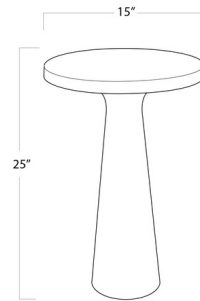

By Regina Andrew

Description

The Ellis Table brings a clean industrial appeal to your space with the smooth body and rigged table top.

Shown in blackened iron

Specifications

COLOR	N/A
BODY FINISH	Blackened Iron
WATTAGE	N/A
DIMMER	N/A
DIMENSIONS	15"W x 23.5"H
BULB	N/A
COUNTRY OF ORIGIN	India