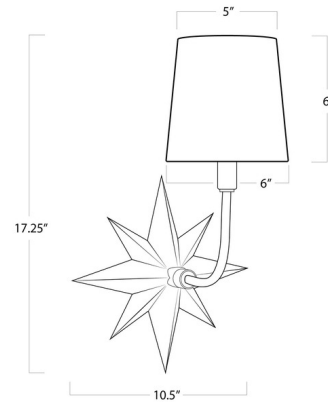

CLICK TO VIEW PRODUCT

Notes: