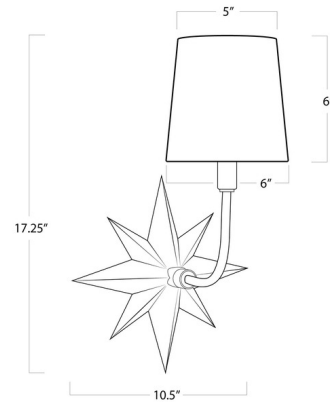

By Regina Andrew

Description

The Etoile Wall Sconce brings a classic coastal look to your interior space. The nautical star backplate features a curved arm topped with a cone shaped shade.

Shown in natural brass / white

Specifications

COLOR	White
BODY FINISH	Natural Brass
WATTAGE	40W
DIMMER	Standard 120V
DIMENSIONS	10.5"W x 17.25"H x 9.5"D
BULB NOT INCLUDED	1 x B10/Candelabra (E12)/40W/120V Incandescent
OTHER BULB OPTIONS	1 x B10/Candelabra (E12)/120V LED
COUNTRY OF ORIGIN	China