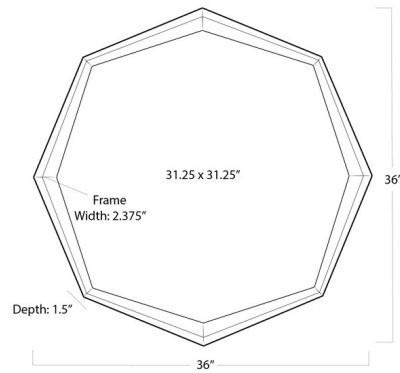

### Specifications

COLOR	Mirror
BODY FINISH	Gold Leaf
WATTAGE	N/A
DIMMER	N/A
DIMENSIONS	36"W x 36"H x 1.5"D
BULB	N/A
COUNTRY OF ORIGIN	China

CLICK TO VIEW PRODUCT

Notes: