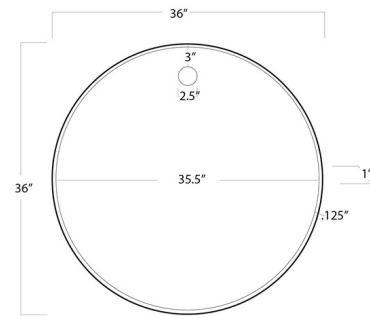

## Hanging Circular Mirror

By Regina Andrew

### Description

The Hanging Circular Mirror brings clean simple details to your interior space. This minimalist piece is perfect in a variety of styles.

Shown in blackened steel / mirror

### Specifications

COLOR	Mirror
BODY FINISH	Blackened Steel
WATTAGE	N/A
DIMMER	N/A
DIMENSIONS	36"W x 36"H x 1"D
BULB	N/A
COUNTRY OF ORIGIN	China

CLICK TO VIEW PRODUCT

Notes: