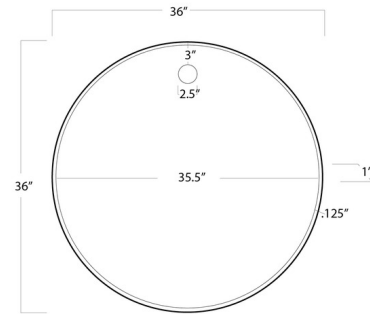

By Regina Andrew

Description

The Hanging Circular Mirror brings clean simple details to your interior space. This minimalist piece is perfect in a variety of styles.

Shown in blackened steel / mirror

Specifications

COLOR	Mirror
BODY FINISH	Blackened Steel
WATTAGE	N/A
DIMMER	N/A
DIMENSIONS	36"W x 36"H x 1"D
BULB	N/A
COUNTRY OF ORIGIN	China

CLICK TO VIEW PRODUCT

Notes: