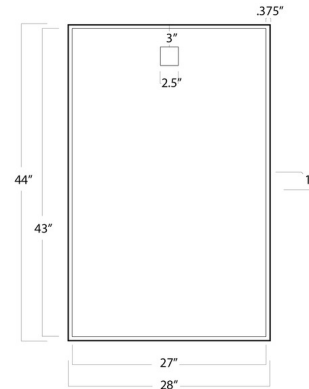

By Regina Andrew

Description

The Hanging Rectangle Mirror brings clean simple details to your interior space. This minimalist piece is perfect in a variety of styles.

Shown in polished nickel / mirror

Specifications

COLOR	Mirror
BODY FINISH	Polished Nickel
WATTAGE	N/A
DIMMER	N/A
DIMENSIONS	28"W x 44"H x 1"D
BULB	N/A
COUNTRY OF ORIGIN	China

CLICK TO VIEW PRODUCT

Notes: