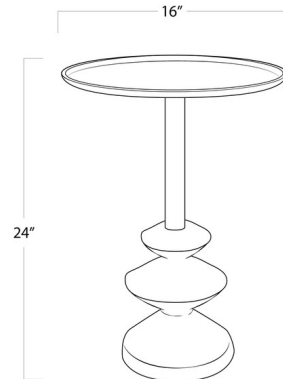

## Hope Table

By Regina Andrew

### Description

The Hope Table takes inspiration from paper mache sculptures. Complex curves, paired with a Matte White finish gives the Hope a unique appearance. Slight imperfections were left in, adding beauty and originality.

### Specifications

COLOR	N/A
BODY FINISH	White
WATTAGE	N/A
DIMMER	N/A
DIMENSIONS	16"W x 24"H x 16"D
BULB	N/A
COUNTRY OF ORIGIN	India

CLICK TO VIEW PRODUCT

Notes: