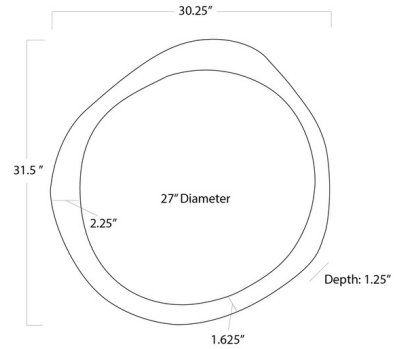

### Specifications

COLOR	Mirror
BODY FINISH	Antique Silver
WATTAGE	N/A
DIMMER	N/A
DIMENSIONS	30.25"W x 31.5"H x 1.25"D
BULB	N/A
COUNTRY OF ORIGIN	China

CLICK TO VIEW PRODUCT

Notes: