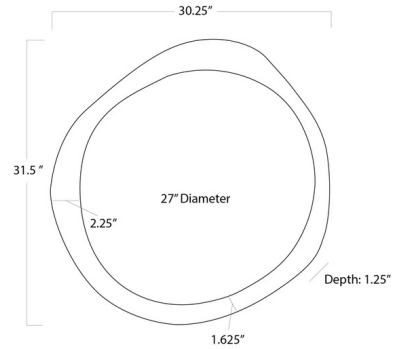

Specifications

COLOR	Mirror
BODY FINISH	Antique Silver
WATTAGE	N/A
DIMMER	N/A
DIMENSIONS	30.25"W x 31.5"H x 1.25"D
BULB	N/A
COUNTRY OF ORIGIN	China

Shown in antique silver / mirror

CLICK TO VIEW PRODUCT

Notes: