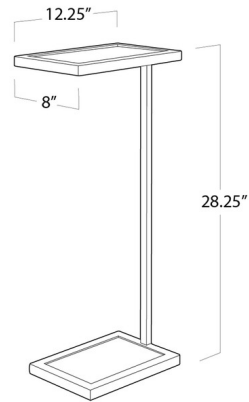

CLICK TO VIEW PRODUCT

Notes: