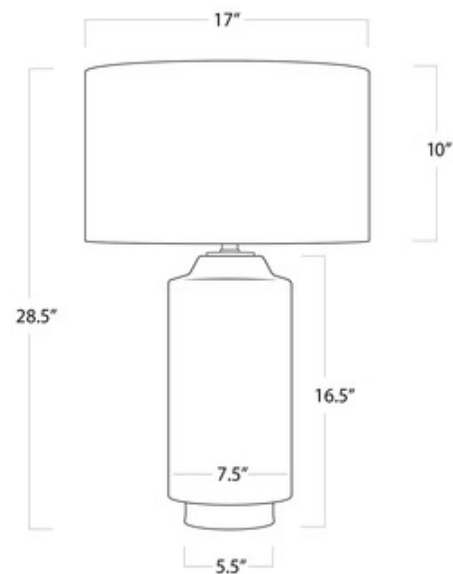

BRAND

Regina Andrew

DESCRIPTION

The Markus Table Lamp brings a simple yet bold look to your interior space. The glazed ceramic body is topped by a round linen shade. Three way switch is located on the lamp socket.

Shown in: White / White

SHADE COLOR	White
BODY FINISH	White
WATTAGE	150W
DIMMER	Included
DIMENSIONS	17"W x 28.5"H
BULB NOT INCLUDED	
LAMP	1 x A19/Medium (E26)/150W/120V Incandescent 1 x A19 3-Way/Medium (E26)/120V LED
<i>Technical Information</i>	
PRODUCT DIMENSIONS	Cord: 96"
SPEC #	RGN1066880