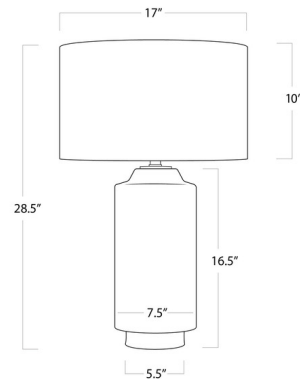

Description

The Markus Table Lamp brings a simple yet bold look to your interior space. The glazed ceramic body is topped by a round linen shade. Three way switch is located on the lamp socket.

Specifications

COLOR	White
BODY FINISH	White
WATTAGE	150W
DIMMER	Included
DIMENSIONS	17"W x 28.5"H
BULB NOT INCLUDED	1 x A19/Medium (E26)/150W/120V Incandescent
OTHER BULB OPTIONS	1 x A19 3-Way/Medium (E26)/120V LED
COUNTRY OF ORIGIN	China

Technical Information

PRODUCT DIMENSIONS	Cord: 96"
--------------------	-----------

Shown in white / white

CLICK TO VIEW PRODUCT

Notes: