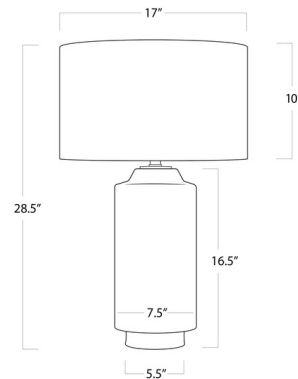

### Specifications

COLOR	White
BODY FINISH	White
WATTAGE	150W
DIMMER	Included
DIMENSIONS	17"W x 28.5"H
BULB NOT INCLUDED	1 x A19/Medium (E26)/150W/120V Incandescent
OTHER BULB OPTIONS	1 x A19 3-Way/Medium (E26)/120V LED
COUNTRY OF ORIGIN	China

### Technical Information

PRODUCT DIMENSIONS	Cord: 96"
--------------------	-----------

Shown in white / white

CLICK TO VIEW PRODUCT

Notes: