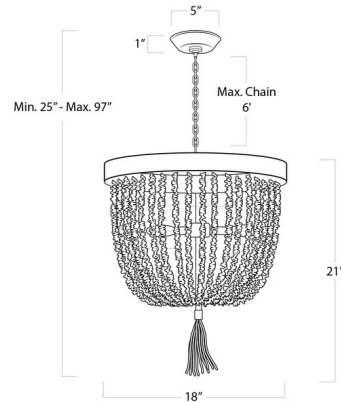

By Regina Andrew

Description

The Milos Chandelier combines natural tones and textures for an eclectic and layered fixture. Its rattan-wrapped frame and beaded details lends a coastal feel. Place the Milos in the bedroom, dining room, or in a space where statement lighting is needed.

Shown in white

Specifications

COLOR	N/A
BODY FINISH	White
WATTAGE	180W
DIMMER	Standard 120V
DIMENSIONS	18"W x 21"H x 18"D
BULB NOT INCLUDED	3 x B10/Candelabra (E12)/60W/120V Incandescent
OTHER BULB OPTIONS	3 x B10/Candelabra (E12)/120V LED
COUNTRY OF ORIGIN	China