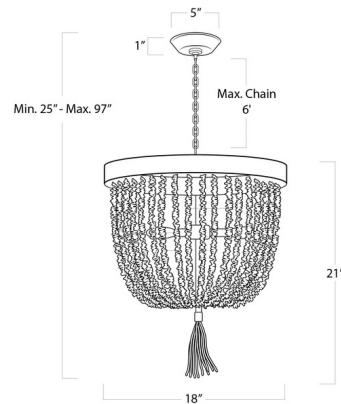

By Regina Andrew

Description

The Milos Chandelier combines natural tones and textures for an eclectic and layered fixture. Its rattan-wrapped frame and beaded details lends a coastal feel. Place the Milos in the bedroom, dining room, or in a space where statement lighting is needed.

Shown in white

Specifications

COLOR	N/A
BODY FINISH	White
WATTAGE	180W
DIMMER	Standard 120V
DIMENSIONS	18"W x 21"H x 18"D
BULB NOT INCLUDED	3 x B10/Candelabra (E12)/60W/120V Incandescent
OTHER BULB OPTIONS	3 x B10/Candelabra (E12)/120V LED
COUNTRY OF ORIGIN	China