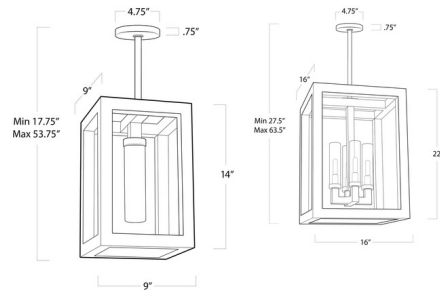

Shown in charcoal / frosted

Specifications

COLOR	Frosted
BODY FINISH	Charcoal
WATTAGE	40W
DIMMER	Standard 120V
DIMENSIONS	9"W x 17.75"H x 9"D
BULB NOT INCLUDED	1 x B10/Candelabra (E12)/40W/120V Incandescent
OTHER BULB OPTIONS	1 x B10/Candelabra (E12)/120V LED
COUNTRY OF ORIGIN	China