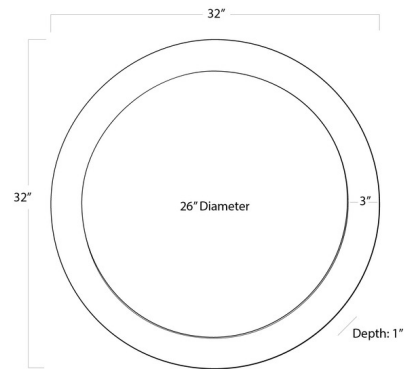

By Regina Andrew

Description

The Multi Tone Bone Mirror brings a coastal sophistication to your interior space with its bone tile frame. Due to the natural variation in the material, no two mirrors are alike.

Shown in bone tile / mirror

Specifications

COLOR	Mirror
BODY FINISH	Bone Tile
WATTAGE	N/A
DIMMER	N/A
DIMENSIONS	32"W x 32"H x 1"D
BULB	N/A
COUNTRY OF ORIGIN	India

CLICK TO VIEW PRODUCT

Notes: