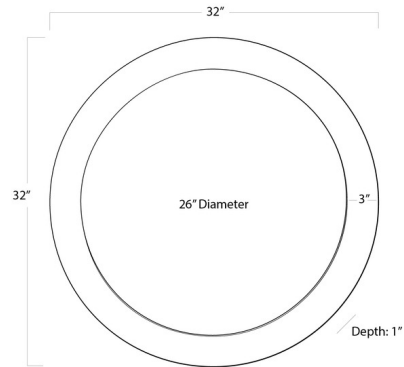

Shown in bone tile / mirror

Specifications

COLOR	Mirror
BODY FINISH	Bone Tile
WATTAGE	N/A
DIMMER	N/A
DIMENSIONS	32"W x 32"H x 1"D
BULB	N/A
COUNTRY OF ORIGIN	India

CLICK TO VIEW PRODUCT

Notes: