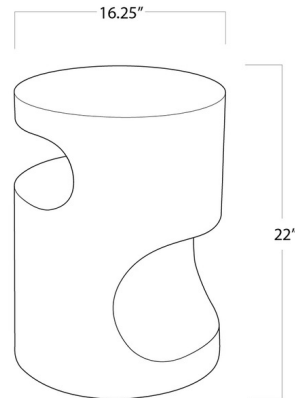

Lightology

lightology.com
866-954-4489
04-25-26

Project: _____

Company: _____

Location: _____ Fixture Type: _____

SPEC #: **RGN1066890**

Approved On: _____ Approved By: _____

Nathan Side Table

By Regina Andrew

Description

The Nathan Side Table is a sculptural masterpiece that provides function as well as geometric beauty.

Shown in brass

Specifications

COLOR	N/A
BODY FINISH	Brass
WATTAGE	N/A
DIMMER	N/A
DIMENSIONS	16.25"W x 22"H x 16.25"D
BULB	N/A
COUNTRY OF ORIGIN	China