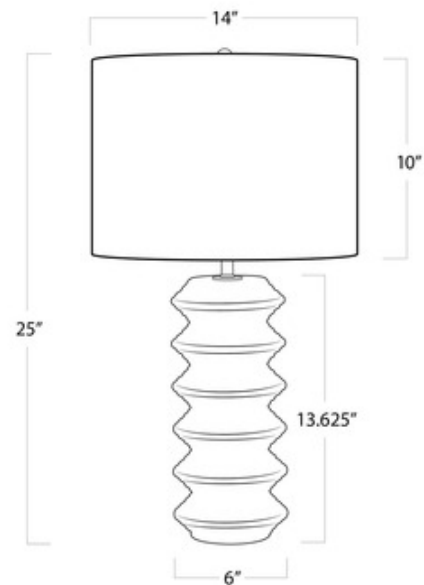

BRAND

Regina Andrew

DESCRIPTION

The Nova Wood Table Lamp brings a decorative woody vibe to your interior space. The sculpted wood body is topped with a round linen shade. Three way switch is located on the lamp socket.

Shown in: White / White

SHADE COLOR	White
BODY FINISH	White
WATTAGE	150W
DIMMER	Included
DIMENSIONS	14"W x 25"H
BULB NOT INCLUDED	
LAMP	1 x A19/Medium (E26)/150W/120V Incandescent 1 x A19 3-Way/Medium (E26)/120V LED

Technical Information

PRODUCT DIMENSIONS	Cord: 96"
---------------------------	-----------

ITEM NUMBER	RGN1066891
--------------------	------------

COMPANY	PROJECT	FIXTURE TYPE	APPROVED BY	DATE