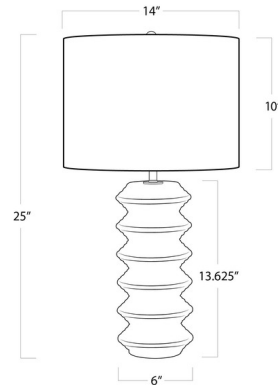

### Description

The Nova Wood Table Lamp brings a decorative woodsy vibe to your interior space. The sculpted wood body is topped with a round linen shade. Three way switch is located on the lamp socket.

### Specifications

COLOR	White
BODY FINISH	White
WATTAGE	150W
DIMMER	Included
DIMENSIONS	14"W x 25"H
BULB NOT INCLUDED	1 x A19/Medium (E26)/150W/120V Incandescent
OTHER BULB OPTIONS	1 x A19 3-Way/Medium (E26)/120V LED
COUNTRY OF ORIGIN	China

### Technical Information

PRODUCT DIMENSIONS	Cord: 96"
--------------------	-----------

CLICK TO VIEW PRODUCT

Notes: