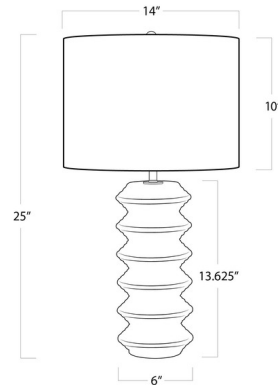

By Regina Andrew

Description

The Nova Wood Table Lamp brings a decorative woodsy vibe to your interior space. The sculpted wood body is topped with a round linen shade. Three way switch is located on the lamp socket.

Shown in white / white

Specifications

COLOR	White
BODY FINISH	White
WATTAGE	150W
DIMMER	Included
DIMENSIONS	14"W x 25"H
BULB NOT INCLUDED	1 x A19/Medium (E26)/150W/120V Incandescent
OTHER BULB OPTIONS	1 x A19 3-Way/Medium (E26)/120V LED
COUNTRY OF ORIGIN	China

Technical Information

PRODUCT DIMENSIONS	Cord: 96"
--------------------	-----------

CLICK TO VIEW PRODUCT

Notes: