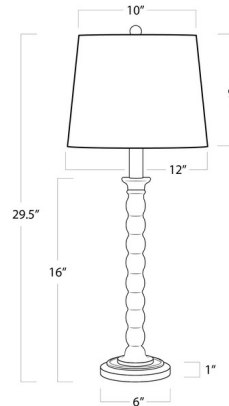

### Description

The Perennial Table Lamp brings a rustic, chic look to your interior space. The slim body is whitewashed and distressed to look like it's been aged by the sea and sun. Topped with a wide cone linen shade. Three way switch is located on the lamp socket.

### Specifications

COLOR	White
BODY FINISH	Natural
WATTAGE	150W
DIMMER	Included
DIMENSIONS	12"W x 29.5"H
BULB NOT INCLUDED	1 x A19/Medium (E26)/150W/120V Incandescent
OTHER BULB OPTIONS	1 x A19 3-Way/Medium (E26)/120V LED
COUNTRY OF ORIGIN	China