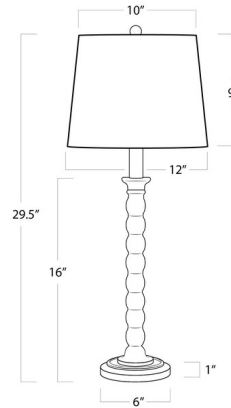

By Regina Andrew

Description

The Perennial Table Lamp brings a rustic, chic look to your interior space. The slim body is whitewashed and distressed to look like it's been aged by the sea and sun. Topped with a wide cone linen shade. Three way switch is located on the lamp socket.

Shown in natural / white

Specifications

COLOR	White
BODY FINISH	Natural
WATTAGE	150W
DIMMER	Included
DIMENSIONS	12"W x 29.5"H
BULB NOT INCLUDED	1 x A19/Medium (E26)/150W/120V Incandescent
OTHER BULB OPTIONS	1 x A19 3-Way/Medium (E26)/120V LED
COUNTRY OF ORIGIN	China