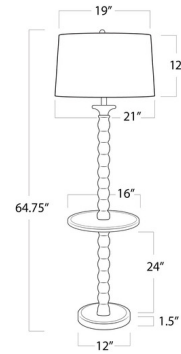

By Regina Andrew

Description

The Perennial Floor Lamp brings a rustic, chic look to your interior space. The slim body is whitewashed and distressed to look like it's been aged by the sea and sun. Features a circular table top, making this perfect next to a chair or sofa. Topped with a wide cone linen shade. Three way switch is located on the lamp socket.

Shown in natural / white

Specifications

COLOR	White
BODY FINISH	Natural
WATTAGE	150W
DIMMER	Included
DIMENSIONS	21"W x 64.75"H x 21"D
BULB NOT INCLUDED	1 x A19 3-Way/Medium (E26)/150W/120V Incandescent
COUNTRY OF ORIGIN	China