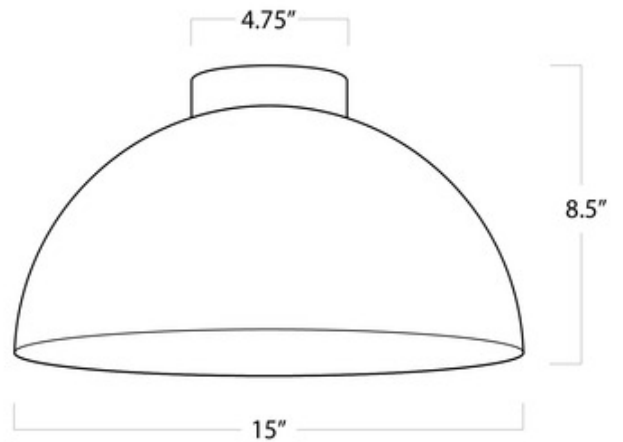

BRAND

Regina Andrew

DESCRIPTION

The Peridot Outdoor Ceiling Flush Light brings hints of industrialism to this minimalist piece. The clean simple dome shaped shade reflects warm light through out your exterior space.

SHADE COLOR	Black
BODY FINISH	Black
WATTAGE	40W
DIMMER	Standard 120V
DIMENSIONS	15"W x 8.5"H
BULB NOT INCLUDED	
LAMP	1 x G40/Medium (E26)/40W/120V Incandescent 1 x G40/Medium (E26)/120V LED

SPEC #

RGNI066900