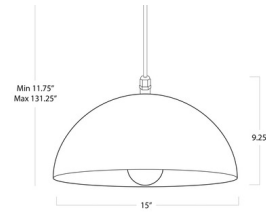

By Regina Andrew

Description

The Peridot Outdoor Pendant brings hints of industrialism to this minimalist piece. The clean simple dome shaped shade reflects warm light through out your exterior space. Available in two sizes.

Shown in black / white

Specifications

COLOR	White
BODY FINISH	Black
WATTAGE	40W
DIMMER	Standard 120V
DIMENSIONS	15"W x 11.25"H
BULB NOT INCLUDED	1 x A19/Medium (E26)/40W/120V Incandescent
OTHER BULB OPTIONS	1 x G40/Medium (E26)/120V LED
COUNTRY OF ORIGIN	China