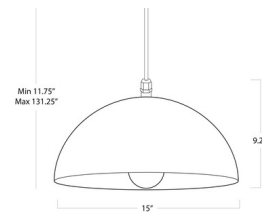

### Description

The Peridot Outdoor Pendant brings hints of industrialism to this minimalist piece. The clean simple dome shaped shade reflects warm light through out your exterior space. Available in two sizes.

### Specifications

COLOR	White
BODY FINISH	Black
WATTAGE	40W
DIMMER	Standard 120V
DIMENSIONS	15"W x 11.25"H
BULB NOT INCLUDED	1 x A19/Medium (E26)/40W/120V Incandescent
OTHER BULB OPTIONS	1 x G40/Medium (E26)/120V LED
COUNTRY OF ORIGIN	China