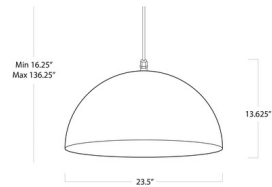

By Regina Andrew

Description

The Peridot Outdoor Pendant brings hints of industrialism to this minimalist piece. The clean simple dome shaped shade reflects warm light through out your exterior space. Available in two sizes.

Shown in black / white

Specifications

COLOR	White
BODY FINISH	Black
WATTAGE	40W
DIMMER	Standard 120V
DIMENSIONS	15"W x 11.25"H
BULB NOT INCLUDED	1 x A19/Medium (E26)/40W/120V Incandescent
OTHER BULB OPTIONS	1 x G40/Medium (E26)/120V LED
COUNTRY OF ORIGIN	China