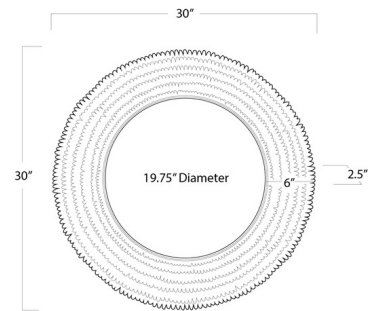

Description

The Petal Mirror brings a classic beveled look to your interior space. Multi layers of metal are perfect where you need brightening up.

Specifications

COLOR	Mirror
BODY FINISH	Gold Leaf
WATTAGE	N/A
DIMMER	N/A
DIMENSIONS	32"W x 32"H x 2"D
BULB	N/A
COUNTRY OF ORIGIN	India

Notes:

Shown in gold leaf / mirror

CLICK TO VIEW PRODUCT