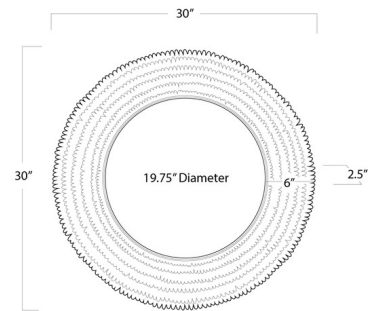

By Regina Andrew

Description

The Petal Mirror brings a classic beveled look to your interior space. Multi layers of metal are perfect where you need brightening up.

Specifications

COLOR	Mirror
BODY FINISH	Gold Leaf
WATTAGE	N/A
DIMMER	N/A
DIMENSIONS	32"W x 32"H x 2"D
BULB	N/A
COUNTRY OF ORIGIN	India

Notes:

Shown in gold leaf / mirror

CLICK TO VIEW PRODUCT