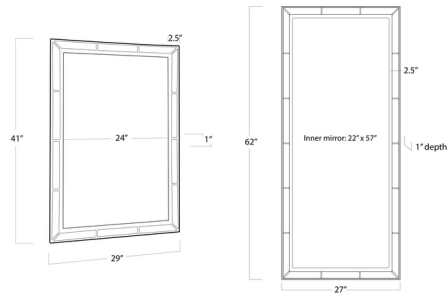

## Plaza Rectangular Mirror

By Regina Andrew

### Description

The Plaza Beveled Mirror brings a graceful versatility to your interior space. The beveled edges elevate this piece's appearance with an elegant detail. May be displayed vertically or horizontally.

### Specifications

COLOR	Mirror
BODY FINISH	Gold Leaf
WATTAGE	N/A
DIMMER	N/A
DIMENSIONS	29"W x 41"H x 1"D
BULB	N/A
COUNTRY OF ORIGIN	China

CLICK TO VIEW PRODUCT

Notes: