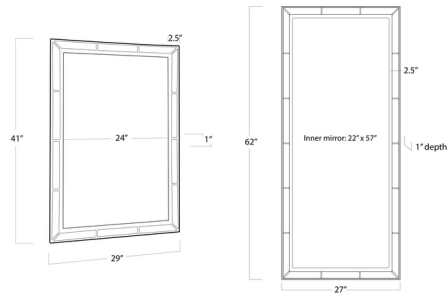

Specifications

COLOR	Mirror
BODY FINISH	Gold Leaf
WATTAGE	N/A
DIMMER	N/A
DIMENSIONS	29"W x 41"H x 1"D
BULB	N/A
COUNTRY OF ORIGIN	China

CLICK TO VIEW PRODUCT

Notes: