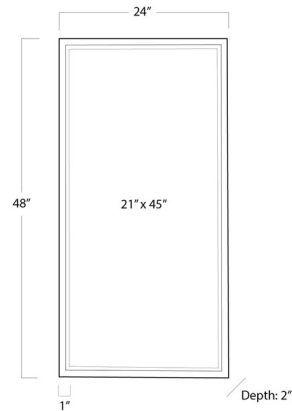

By Regina Andrew

Description

The Rectangle Mirror brings a clean minimal design to your interior space. The slim lines adds the finishing touch to any room.

Shown in blackened steel / mirror

Specifications

COLOR	Mirror
BODY FINISH	Blackened Steel
WATTAGE	N/A
DIMMER	N/A
DIMENSIONS	24"W x 48"H x 2"D
BULB	N/A
COUNTRY OF ORIGIN	China

CLICK TO VIEW PRODUCT

Notes: