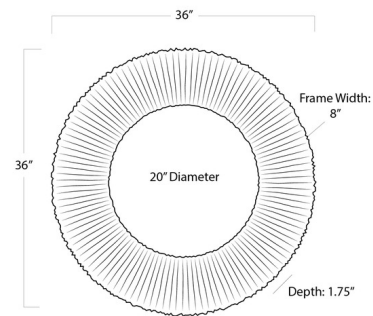

### Description

Inspired by the rugged beauty of natural slate stone, the Slate Mirror adds depth and texture to any room. Its round design and sophisticated color enhance the dimensionality of your space, making it a striking addition to contemporary or classic interiors. Perfect for creating a bold focal point or complementing your decor, this mirror combines style and substance with timeless elegance.

### Specifications

COLOR	Mirror
BODY FINISH	Natural
WATTAGE	N/A
DIMMER	N/A
DIMENSIONS	36"W x 36"H x 1.75"D
BULB	N/A
COUNTRY OF ORIGIN	China

CLICK TO VIEW PRODUCT

Notes: