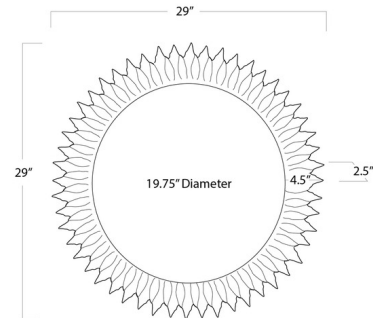

By Regina Andrew

Description

The Sun Mirror brings a ray of sunshine to your interior space with its spiked metal frame.

Shown in gold leaf / mirror

Specifications

COLOR	Mirror
BODY FINISH	Gold Leaf
WATTAGE	N/A
DIMMER	N/A
DIMENSIONS	29"W x 29"H x 2.5"D
BULB	N/A
COUNTRY OF ORIGIN	India