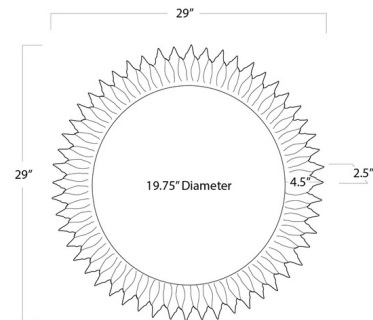

By Regina Andrew

Description

The Sun Mirror brings a ray of sunshine to your interior space with its spiked metal frame.

Shown in gold leaf / mirror

Specifications

COLOR	Mirror
BODY FINISH	Gold Leaf
WATTAGE	N/A
DIMMER	N/A
DIMENSIONS	29"W x 29"H x 2.5"D
BULB	N/A
COUNTRY OF ORIGIN	India