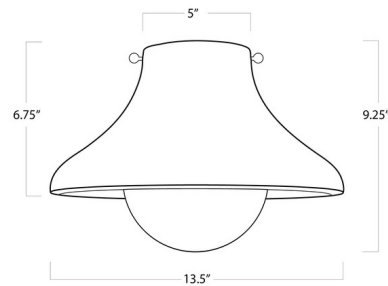

By Regina Andrew

Description

The Surfside Wood Flush Light brings an outdoor vibe to your interior space. The milky glass globe peeks from beneath the wood grain textured shade.

Shown in ebony / white

Specifications

COLOR	White
BODY FINISH	Ebony
WATTAGE	60W
DIMMER	Standard 120V
DIMENSIONS	13.5"W x 9.25"H
BULB NOT INCLUDED	1 x A19/Medium (E26)/60W/120V Incandescent
OTHER BULB OPTIONS	1 x A19/Medium (E26)/120V LED
COUNTRY OF ORIGIN	China