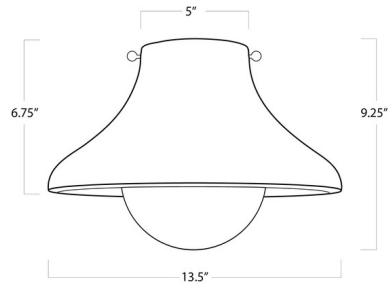

By Regina Andrew

Description

The Surfside Wood Flush Light brings an outdoor vibe to your interior space. The milky glass globe peeks from beneath the wood grain textured shade.

Shown in natural / white

Specifications

COLOR	White
BODY FINISH	Natural
WATTAGE	60W
DIMMER	Standard 120V
DIMENSIONS	13.5"W x 9.25"H
BULB NOT INCLUDED	1 x A19/Medium (E26)/60W/120V Incandescent
OTHER BULB OPTIONS	1 x A19/Medium (E26)/120V LED
COUNTRY OF ORIGIN	China