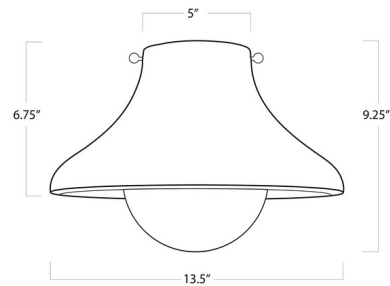

By Regina Andrew

Description

The Surfside Wood Flush Light brings an outdoor vibe to your interior space. The milky glass globe peeks from beneath the wood grain textured shade.

Shown in natural / white

Specifications

COLOR	White
BODY FINISH	Natural
WATTAGE	60W
DIMMER	Standard 120V
DIMENSIONS	13.5"W x 9.25"H
BULB NOT INCLUDED	1 x A19/Medium (E26)/60W/120V Incandescent
OTHER BULB OPTIONS	1 x A19/Medium (E26)/120V LED
COUNTRY OF ORIGIN	China