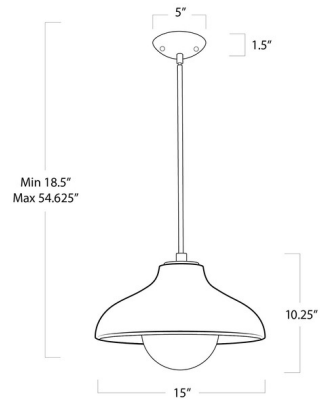

By Regina Andrew

Description

The Surfside Wood Pendant brings an outdoor vibe to your interior space. The milky glass globe peeks from beneath the wood grain textured shade.

Specifications

COLOR White
BODY FINISH Ebony
WATTAGE 60W
DIMMER Standard 120V
DIMENSIONS 15"W x 18.5"H
BULB NOT INCLUDED 1 x A19/Medium (E26)/60W/120V Incandescent
OTHER BULB OPTIONS 1 x A19/Medium (E26)/120V LED
COUNTRY OF ORIGIN China

Technical Information

PRODUCT DIMENSIONS Adjustable Min/Max Overall Height: 18.5" - 54.625"

Shown in ebony / white

CLICK TO VIEW PRODUCT

Notes: