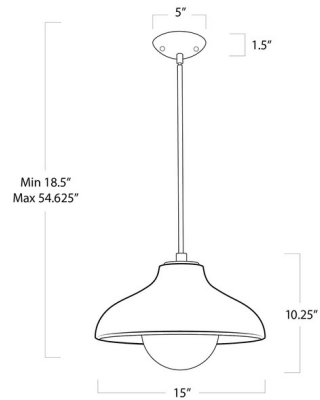

By Regina Andrew

Description

The Surfside Wood Pendant brings an outdoor vibe to your interior space. The milky glass globe peeks from beneath the wood grain textured shade.

Specifications

COLOR	White
BODY FINISH	Ebony
WATTAGE	60W
DIMMER	Standard 120V
DIMENSIONS	15"W x 18.5"H
BULB NOT INCLUDED	1 x A19/Medium (E26)/60W/120V Incandescent
OTHER BULB OPTIONS	1 x A19/Medium (E26)/120V LED
COUNTRY OF ORIGIN	China

Technical Information

PRODUCT DIMENSIONS Adjustable Min/Max Overall Height: 18.5" - 54.625"

Shown in ebony / white

CLICK TO VIEW PRODUCT

Notes: