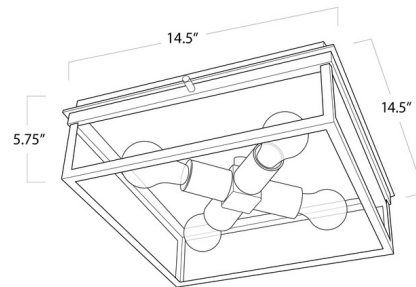

Shown in black / clear

Specifications

COLOR	Clear
BODY FINISH	Black
WATTAGE	160W
DIMMER	Standard 120V
DIMENSIONS	14.5"W x 5.75"H x 14.5"D
BULB NOT INCLUDED	4 x A19/Medium (E26)/40W/120V Incandescent
OTHER BULB OPTIONS	4 x A19/Medium (E26)/120V LED
COUNTRY OF ORIGIN	China