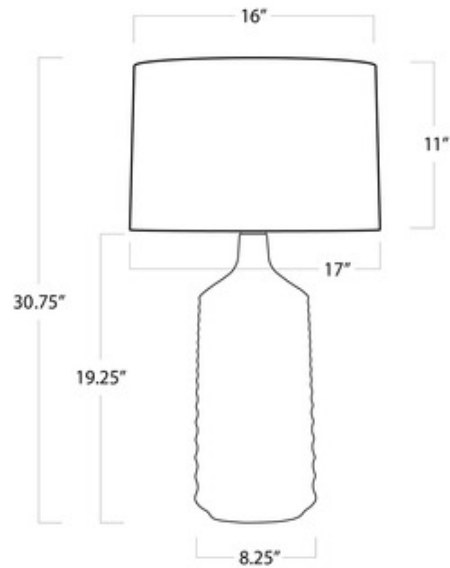

BRAND

Regina Andrew

DESCRIPTION

The Temperance Table Lamp brings a clean ocean vibe to your interior space. The ribbed ceramic body is topped with a round linen shade. Three way switch is located on the lamp socket.

Shown in: White / White

SHADE COLOR	White
BODY FINISH	White
WATTAGE	150W
DIMMER	Included
DIMENSIONS	16"W x 30.75"H
BULB NOT INCLUDED	
LAMP	1 x A19/Medium (E26)/150W/120V Incandescent 1 x A19 3-Way/Medium (E26)/120V LED

Technical Information

PRODUCT DIMENSIONS	Cord: 96"
---------------------------	-----------

SPEC #	RGN1066937
---------------	------------

COMPANY	PROJECT	FIXTURE TYPE	APPROVED BY	DATE