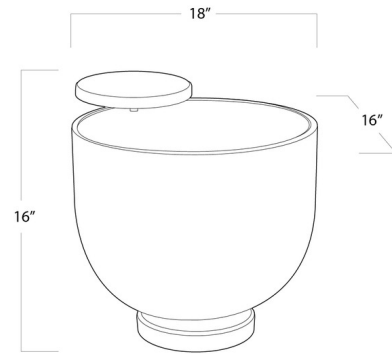

By Regina Andrew

Description

The Theo Accent Table brings a clean beauty to your space with its natural Alabaster top and wood body.

Shown in ebony / alabaster

Specifications

COLOR	Alabaster
BODY FINISH	Ebony
WATTAGE	N/A
DIMMER	N/A
DIMENSIONS	18"W x 16"H x 16"D
BULB	N/A
COUNTRY OF ORIGIN	China