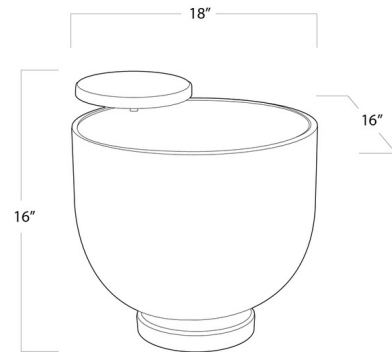

By Regina Andrew

Description

The Theo Accent Table brings a clean beauty to your space with its natural Alabaster top and wood body.

Shown in ebony / alabaster

Specifications

COLOR	Alabaster
BODY FINISH	Ebony
WATTAGE	N/A
DIMMER	N/A
DIMENSIONS	18"W x 16"H x 16"D
BULB	N/A
COUNTRY OF ORIGIN	China