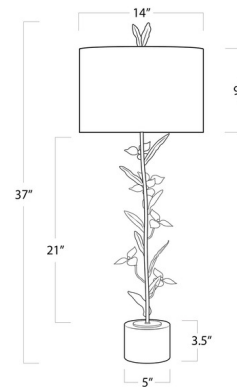

Specifications

COLOR	White
BODY FINISH	Brass
WATTAGE	60W
DIMMER	N/A
DIMENSIONS	14"W x 37"H
BULB NOT INCLUDED	1 x A19/Medium (E26)/60W/120V Incandescent
OTHER BULB OPTIONS	1 x A19/Medium (E26)/120V LED
COUNTRY OF ORIGIN	China

Technical Information

PRODUCT DIMENSIONS	Cord: 96"
--------------------	-----------

Shown in brass / white

CLICK TO VIEW PRODUCT

Notes: