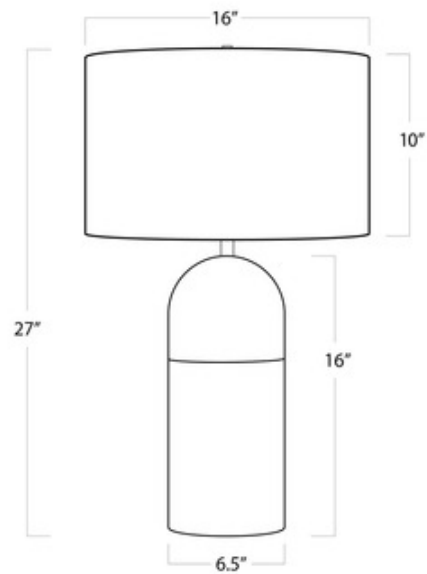

BRAND

Regina Andrew

DESCRIPTION

The Westport Table Lamp brings a clean cottage coastal vibe to your interior space. The nautical tone ceramic body is topped by a round linen shade. Three way switch is located on the lamp socket.

SHADE COLOR	White
BODY FINISH	White
WATTAGE	150W
DIMMER	Included
DIMENSIONS	16"W x 27"H
BULB NOT INCLUDED	
LAMP	1 x A19 3-Way/Medium (E26)/150W/120V Incandescent 1 x A19 3-Way/Medium (E26)/120V LED

Technical Information

PRODUCT DIMENSIONS	Cord: 96"
---------------------------	-----------

SPEC # RGN1066943

COMPANY	PROJECT	FIXTURE TYPE	APPROVED BY	DATE