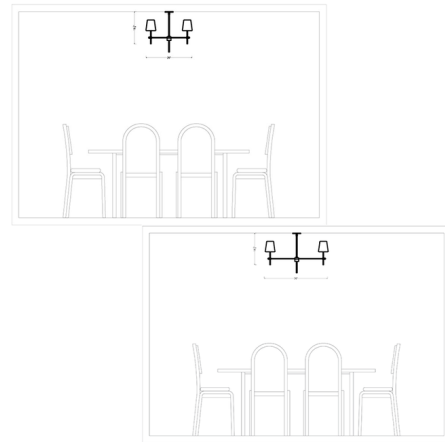

Description

The Baker Chandelier brings a clean look with a decorative element to your interior space. The slim stems are topped by cone shaped linen shades. LED version is Energy Star Qualified and Title 24 Compliant.

Shown in satin brass / white

Specifications

COLOR	White
BODY FINISH	Satin Brass
WATTAGE	240W
DIMMER	Standard 120V
DIMENSIONS	26"W x 18.13"H
BULB NOT INCLUDED	4 x B10/Candelabra (E12)/60W/120V Incandescent
COUNTRY OF ORIGIN	China