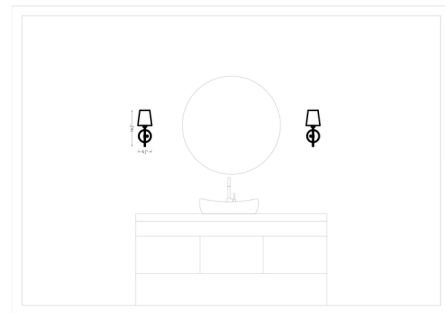

Description

The Baker Wall Sconce brings a clean look with a decorative element to your interior space. The slim stem is topped by a cone shaped linen shade. Available with Incandescent or LED lamp options. LED version is Title 24 Compliant. Note: Not all LED options available.

Shown in satin brass / white

Specifications

COLOR White
BODY FINISH Satin Brass
WATTAGE 60W
DIMMER Standard 120V
DIMENSIONS 5.5"W x 14.25"H x 8.75"D
BULB NOT INCLUDED 1 x A19/Medium (E26)/60W/120V Incandescent
COUNTRY OF ORIGIN China

Technical Information

PRODUCT DIMENSIONS Backplate: 5" Dia.

CLICK TO VIEW PRODUCT

Notes: