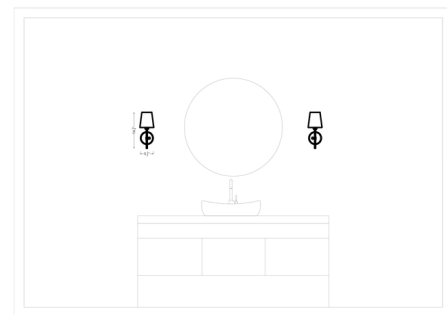

Description

The Baker Wall Sconce brings a clean look with a decorative element to your interior space. The slim stem is topped by a cone shaped linen shade. Available with Incandescent or LED lamp options. LED version is Title 24 Compliant. Note: Not all LED options available.

Shown in satin brass / white

Specifications

COLOR White
BODY FINISH Satin Brass
WATTAGE 60W
DIMMER Standard 120V
DIMENSIONS 5.5"W x 14.25"H x 8.75"D
BULB NOT INCLUDED 1 x A19/Medium (E26)/60W/120V Incandescent
COUNTRY OF ORIGIN China

Technical Information

PRODUCT DIMENSIONS Backplate: 5" Dia.

CLICK TO VIEW PRODUCT

Notes: