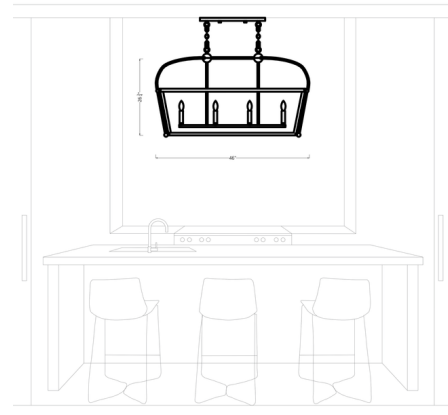

### Specifications

COLOR	Clear
BODY FINISH	Satin Brass
WATTAGE	240W
DIMMER	Standard 120V
DIMENSIONS	46"L x 17.5"W x 26.75"H
BULB NOT INCLUDED	4 x B10/Candelabra (E12)/60W/120V Incandescent
COUNTRY OF ORIGIN	China