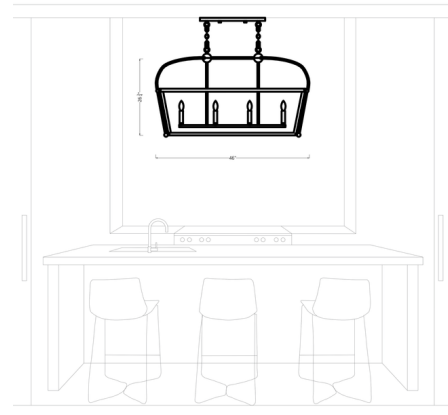

Shown in satin brass / clear

Specifications

COLOR	Clear
BODY FINISH	Satin Brass
WATTAGE	240W
DIMMER	Standard 120V
DIMENSIONS	46"L x 17.5"W x 26.75"H
BULB NOT INCLUDED	4 x B10/Candelabra (E12)/60W/120V Incandescent
COUNTRY OF ORIGIN	China